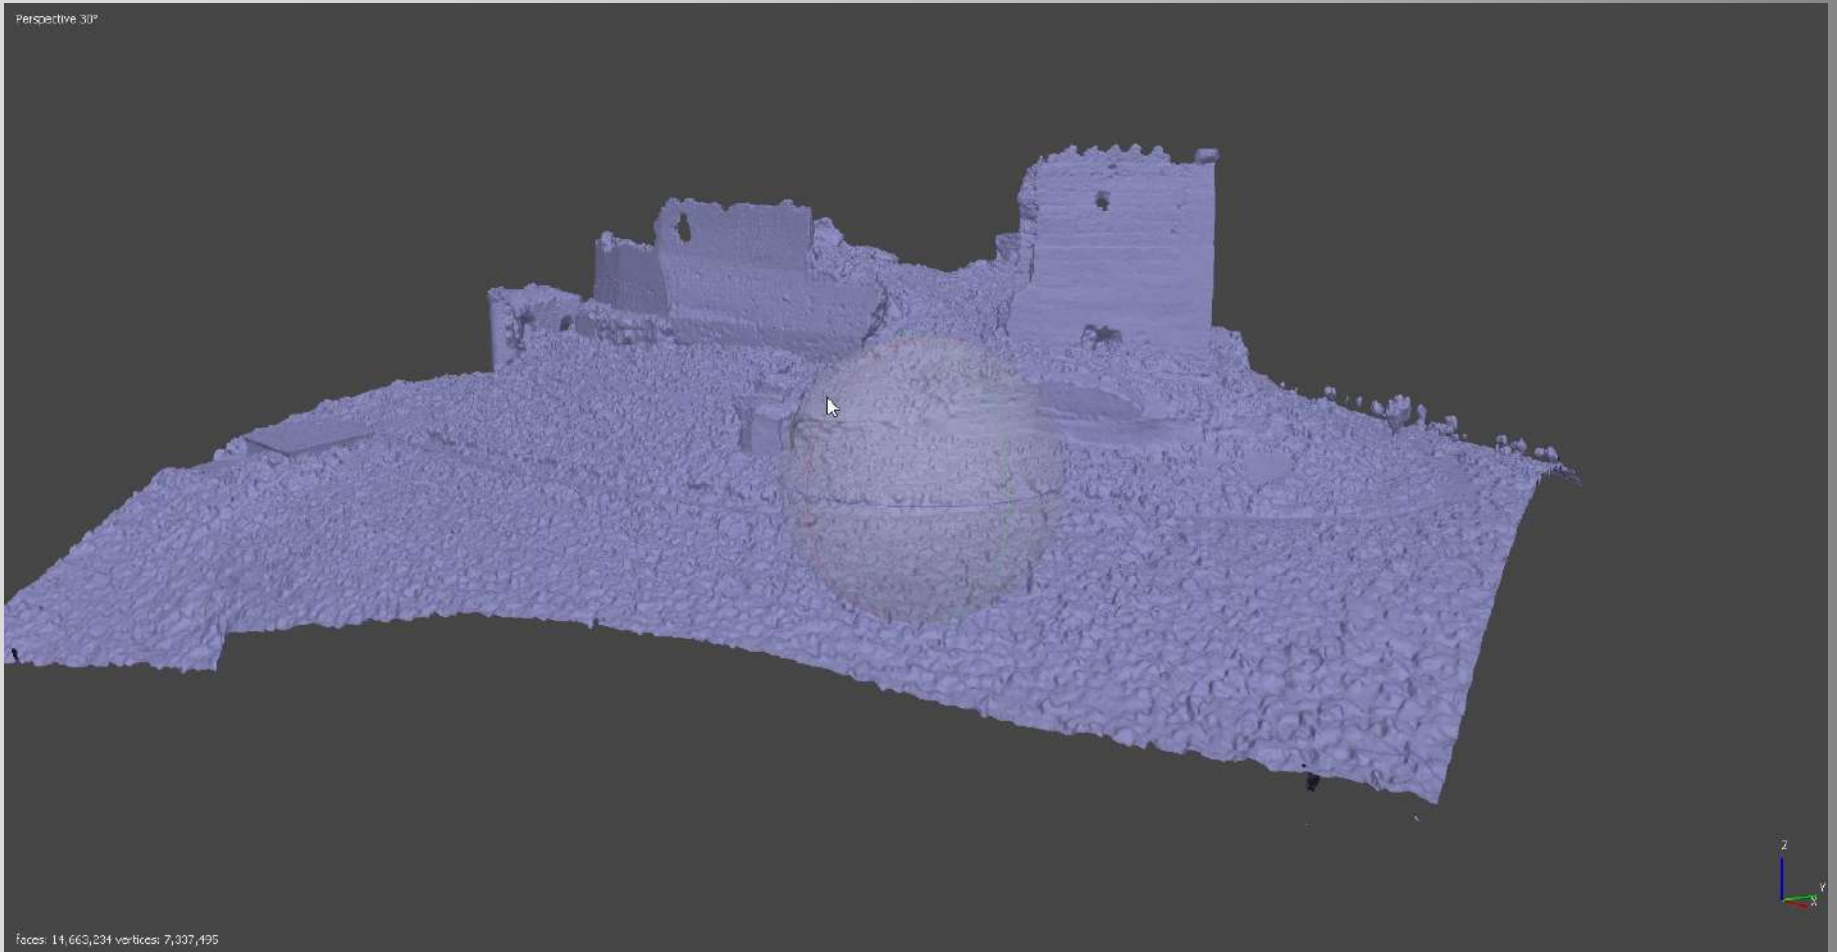

Software libre

Perspective 30°

124,987 points

Perspective 30°

points: 89, 363, 978

Perspective 30°

faces: 14,663,234 vertices: 7,337,495

Currently editing **Inhumado_1**