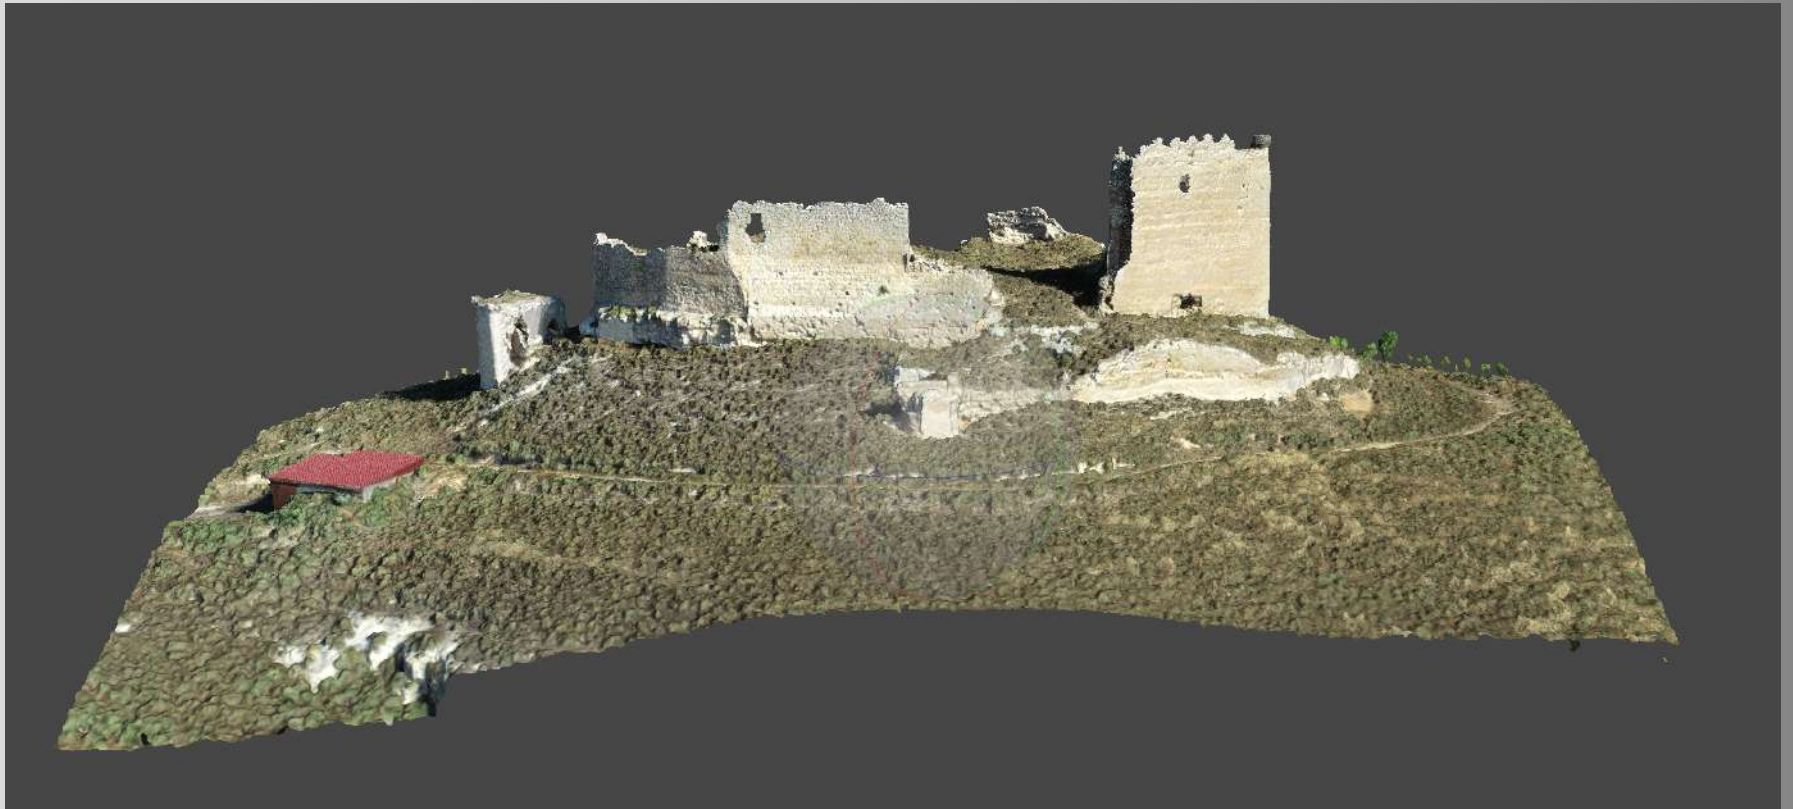

Software libre

Perspective 30°

124,987 points

Perspective 30°

points: 89, 363, 978

Perspective 30°

faces: 14,663,234 vertices: 7,337,495

Currently editing **Inhumado_1**